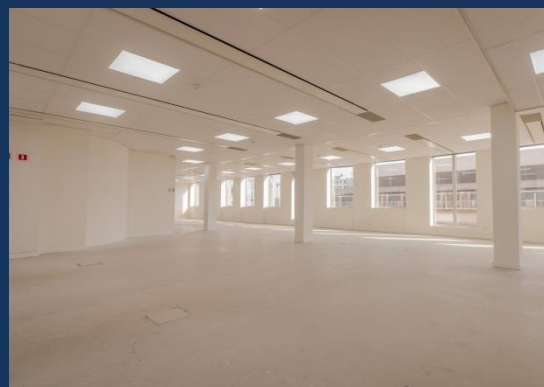

Bischimmo

Bischoffsheimlaan 11
Bld Bischoffsheim 11
1000 Brussel - Bruxelles

Availabilities:

Floor	Destination	Surface(s)m ²	Yearly rent in EURO/m ²	Available
8	Offices	249	160	Immediately
6	Offices	406	160	Immediately
4	Offices	227	160	Immediately
3	Offices	120	160	Immediately
-1,-2,-3	Archives	250m ² ,300m ² ,450m ²	60	Immediately